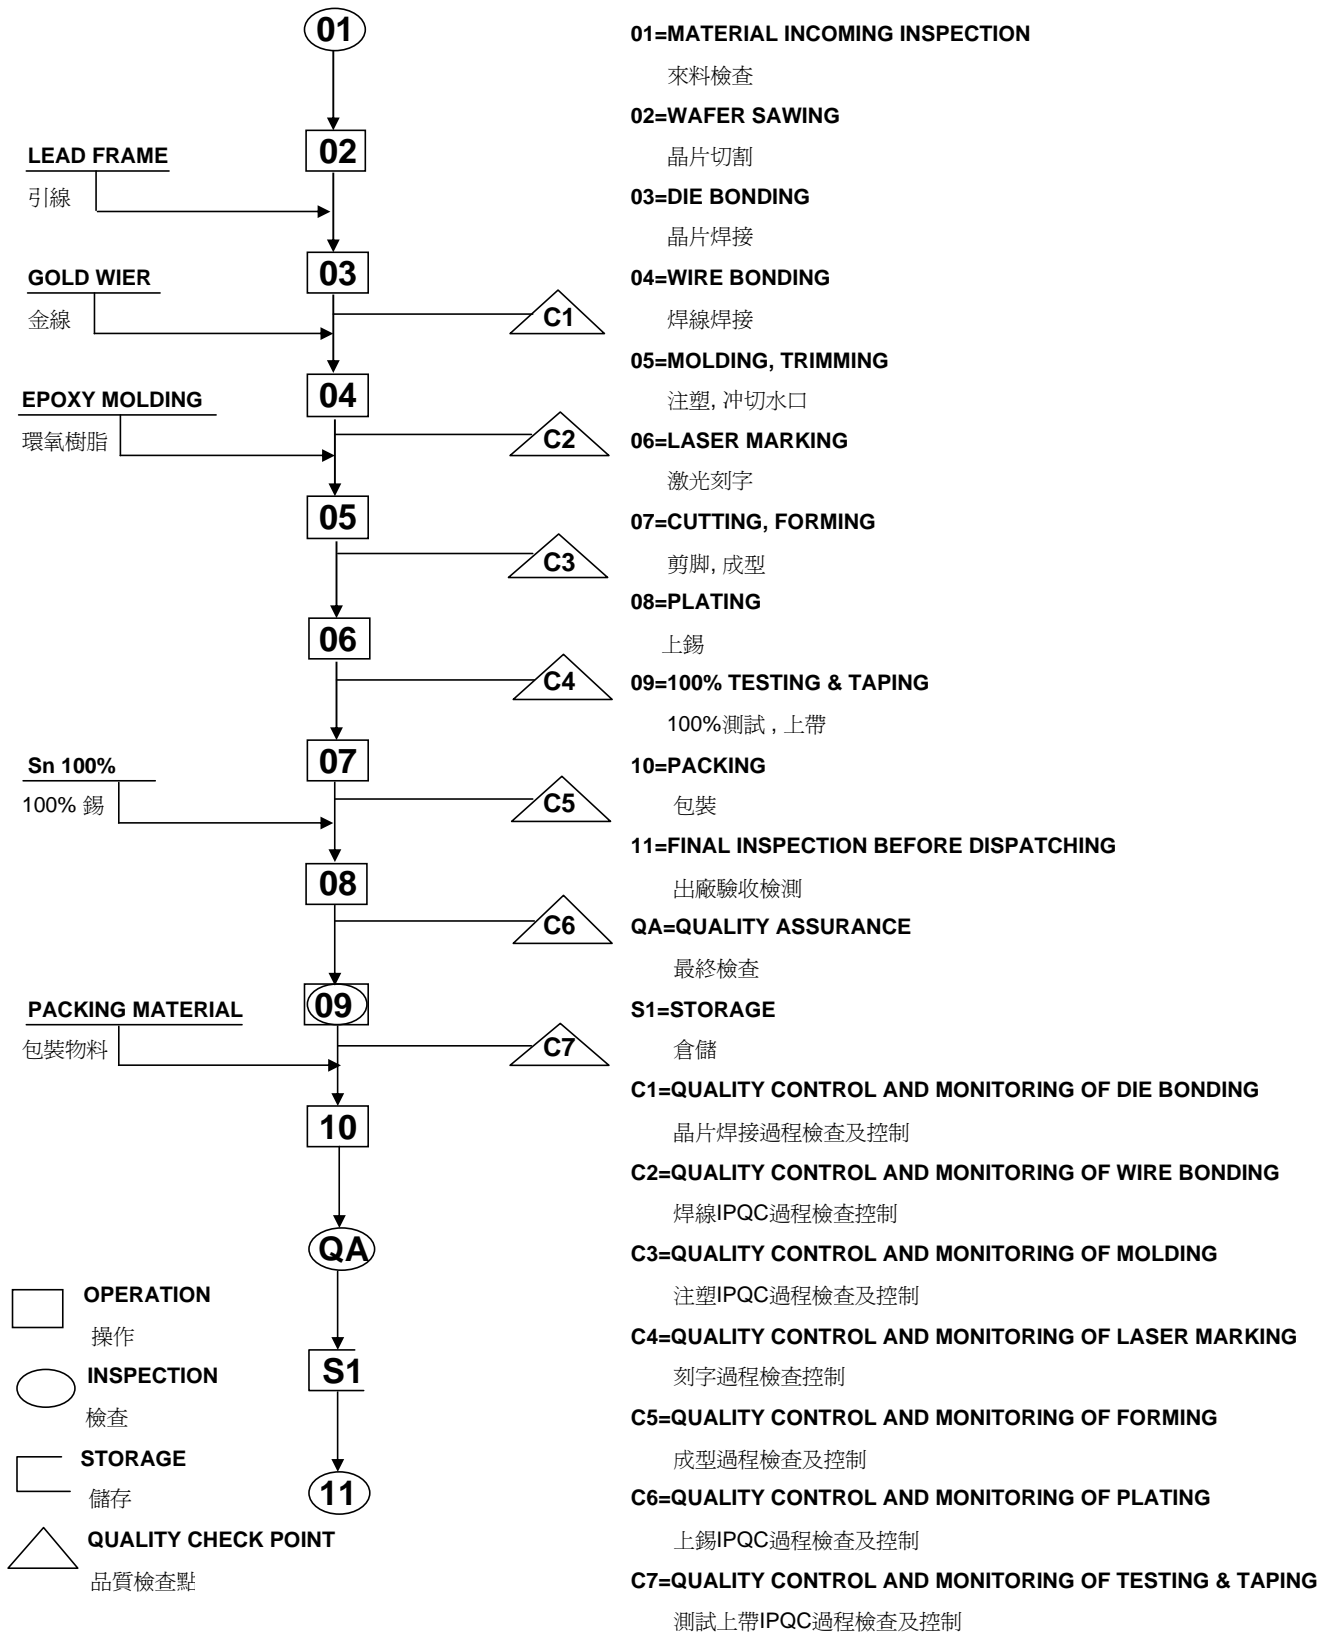

# PROCESS FLOW CHART FOR SMD GLASS DIODE

## 二極管工序流程圖

## PROCESS FLOW CHART FOR SOD DIODE SOD 二極管工序流程圖

## PROCESS FLOW CHART FOR SOT-23 DIODE SOT-23 二極管工序流程圖