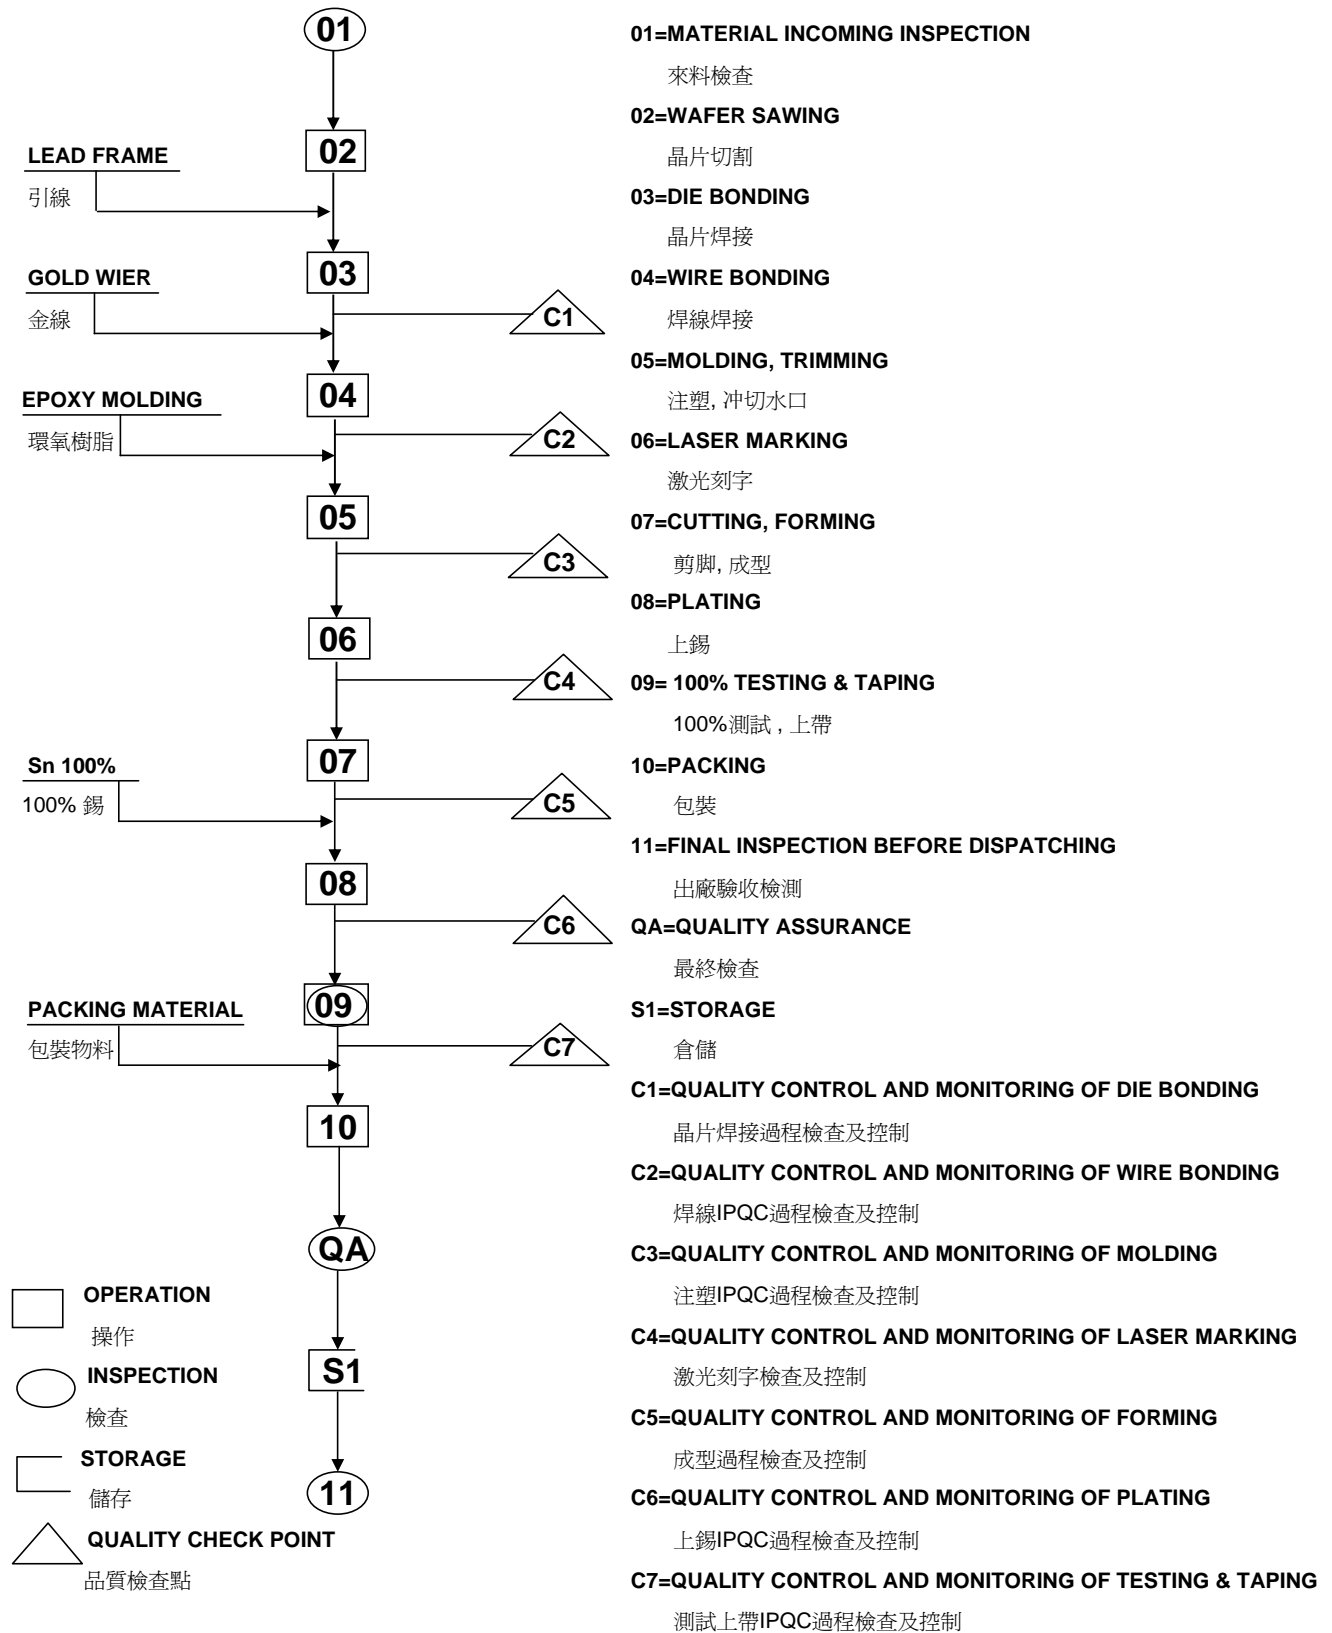

# PROCESS FLOW CHART FOR SMD GLASS DIODE

## 二極管工序流程圖

## PROCESS FLOW CHART FOR SOD DIODE SOD 二極管工序流程圖

## PROCESS FLOW CHART FOR SOT-23 DIODE SOT-23 二極管工序流程圖