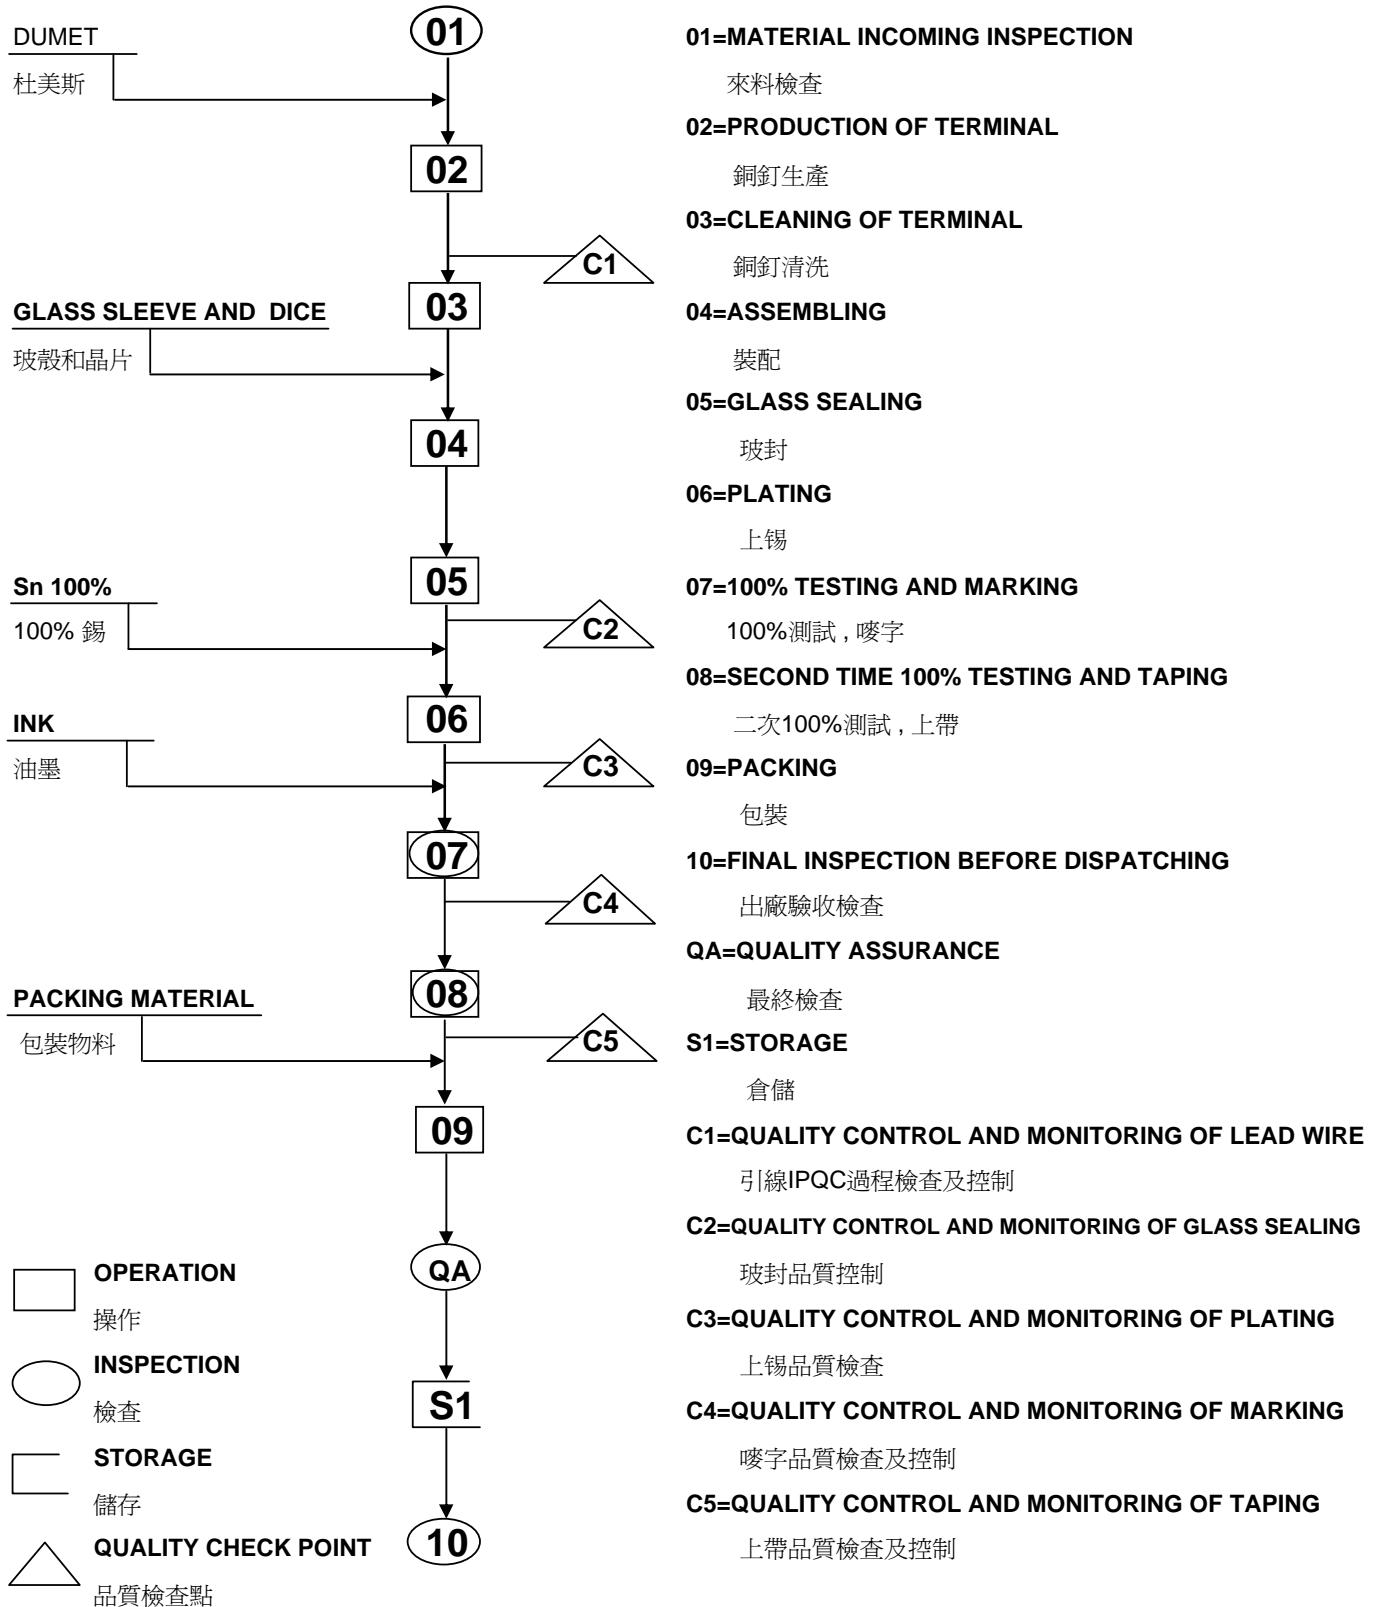

# PROCESS FLOW CHART FOR SMD GLASS DIODE

## 二極管工序流程圖

## PROCESS FLOW CHART FOR SOD DIODE SOD 二極管工序流程圖

## PROCESS FLOW CHART FOR SOT-23 DIODE SOT-23 二極管工序流程圖